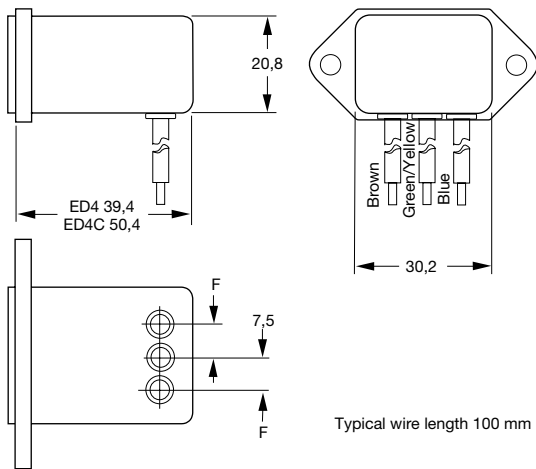

Case Styles and typ. Sizes

ED1

ED2

ED4 / ED4C

F-3550

ED8 / ED8C

Accessories for ED-Series

Shroud

for all versions
ED1 / ED1C
Material UL-94

Part No.
41-3151-AO