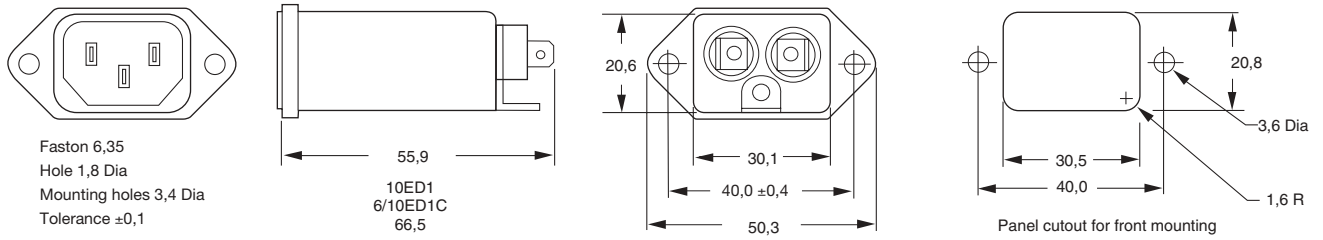

Case Styles and typ. Sizes

ED1

ED2

ED4 / ED4C

F-3550

ED8 / ED8C

Accessories for ED-Series

Shroud

for all versions
ED1 / ED1C
Material UL-94

Part No.
41-3151-AO