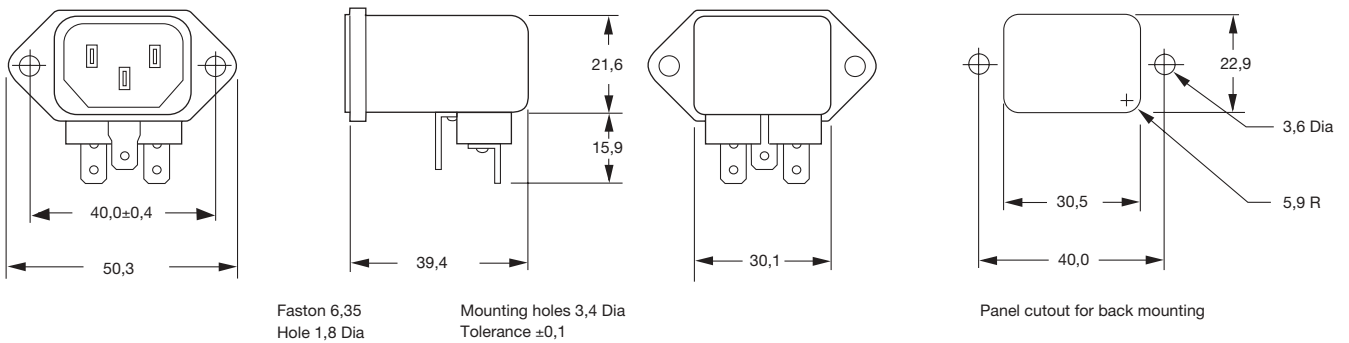

Case Styles and typ. Sizes

ED1

ED2

ED4 / ED4C

F-3550

ED8 / ED8C

Accessories for ED-Series

Shroud

for all versions
ED1 / ED1C
Material UL-94

Part No.
41-3151-AO