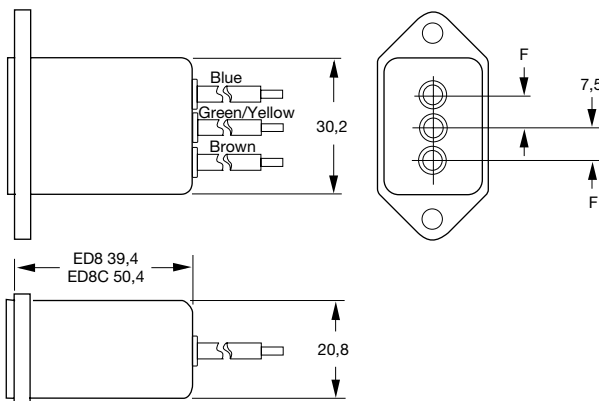

Case Styles and typ. Sizes

ED1

ED2

ED4 / ED4C

F-3550

ED8 / ED8C

Accessories for ED-Series

Shroud

for all versions
ED1 / ED1C
Material UL-94

Part No.
41-3151-AO