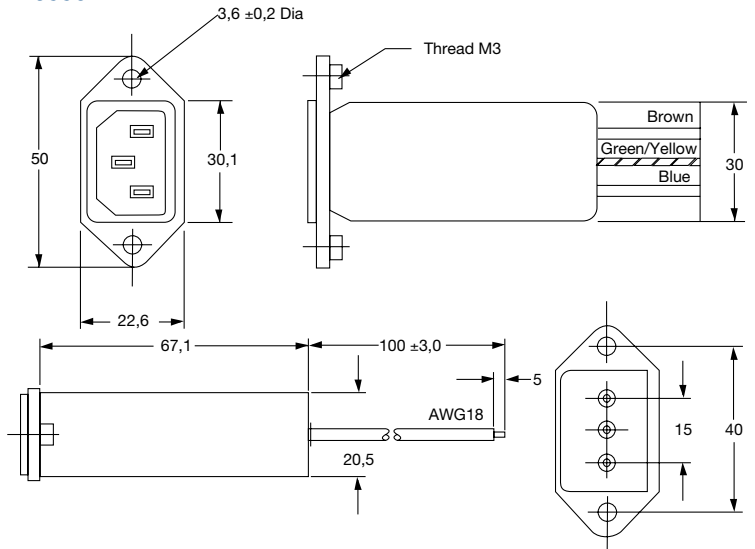

Case Styles and typ. Sizes

ED1

ED2

ED4 / ED4C

F-3550

ED8 / ED8C

Accessories for ED-Series

Shroud

for all versions
ED1 / ED1C
Material UL-94

Part No.
41-3151-AO