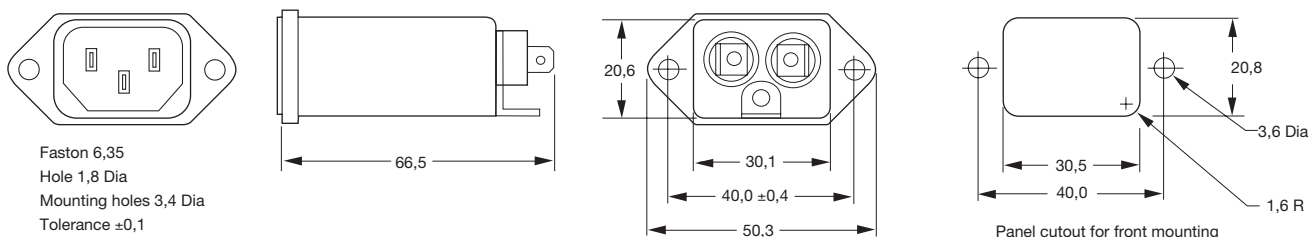

EC1

EC2

EC4

EC8

Accessories for EC-Series

Shroud

for all versions
with EC1
Material UL-94

Part No.
41-3151-AO