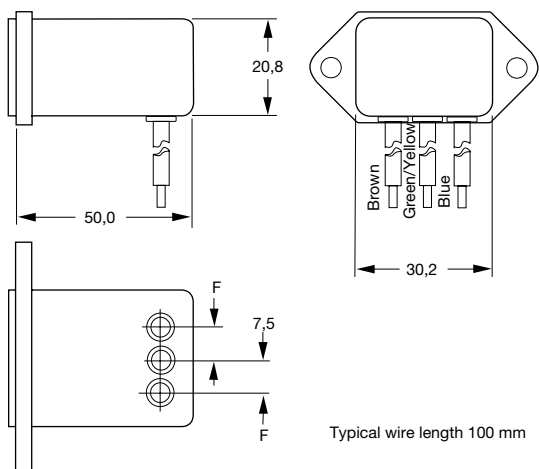

EC1

EC2

EC4

EC8

Accessories for EC-Series

Shroud

for all versions
with EC1
Material UL-94

Part No.
41-3151-AO