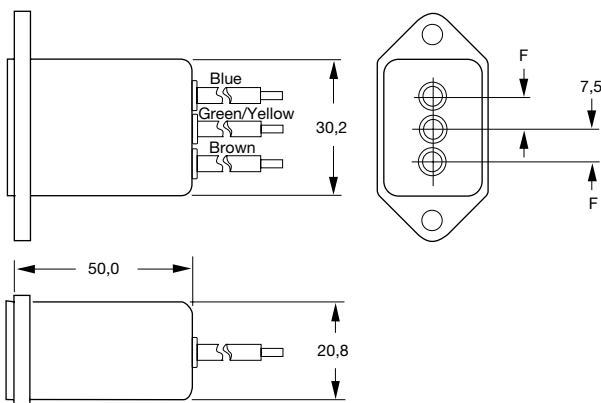

EC1

EC2

EC4

EC8

Accessories for EC-Series

Shroud

for all versions
with EC1
Material UL-94

Part No.
41-3151-AO