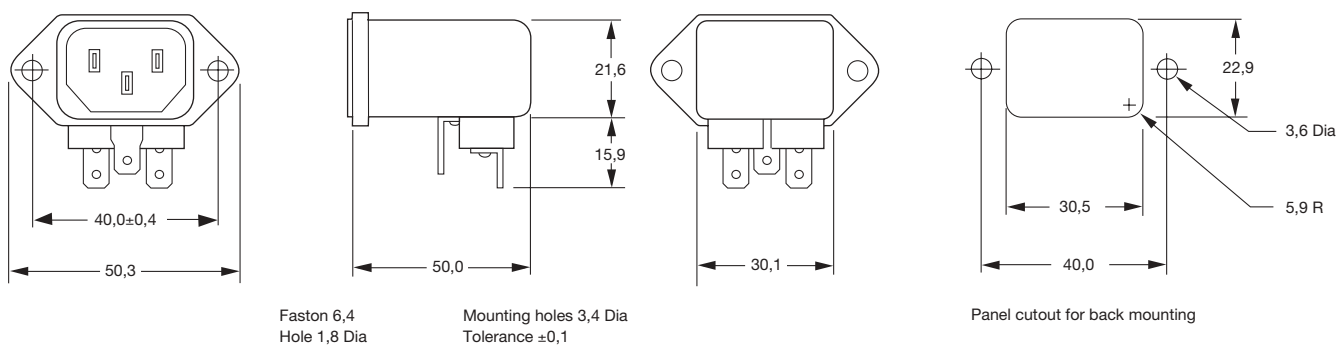

EC1

EC2

EC4

EC8

Accessories for EC-Series

Shroud

for all versions
with EC1
Material UL-94

Part No.
41-3151-AO