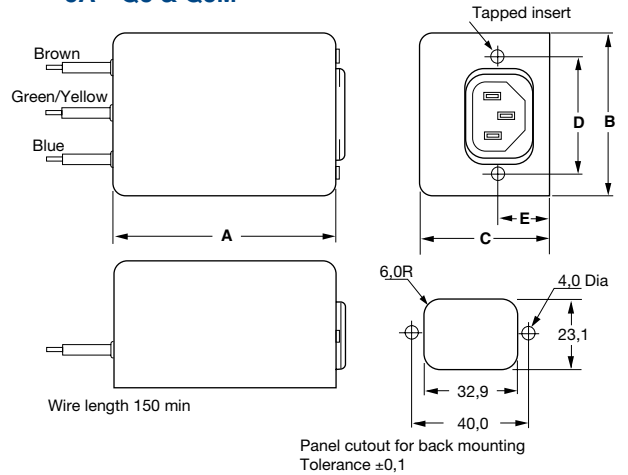

Case Styles and typ. Sizes

Q1

Faston 6,35
Hole 1,8 Dia
Mounting holes 4,8 Dia

Q3

3A Q8 & Q8M

F-3426B

3A Q7

Wire terminals also valid for 6EQ3