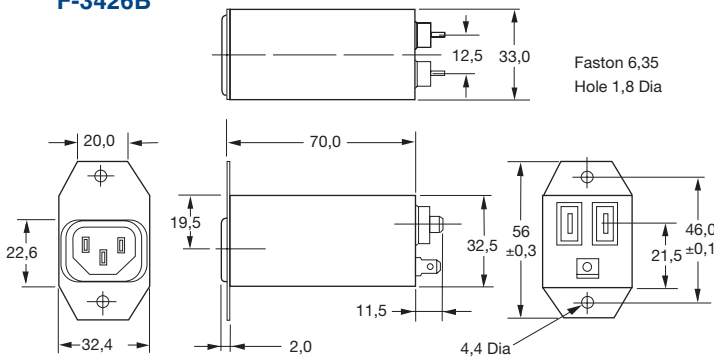

Case Styles and typ. Sizes

Q1

Faston 6,35
Hole 1,8 Dia
Mounting holes 4,8 Dia

Q3

3A Q8 & Q8M

F-3426B

3A Q7

Wire terminals also valid for 6EQ3