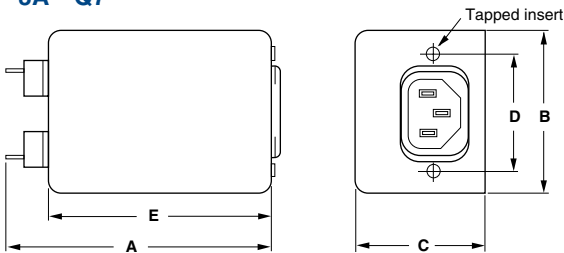

Case Styles and typ. Sizes

Q1

Faston 6,35
Hole 1,8 Dia
Mounting holes 4,8 Dia

Q3

3A Q8 & Q8M

F-3426B

3A Q7

Wire terminals also valid for 6EQ3