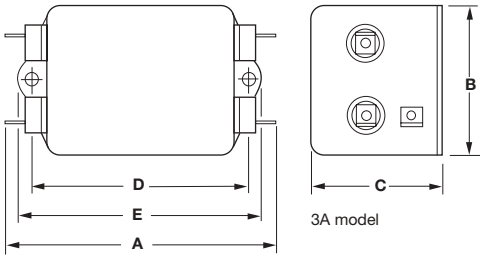

Case Styles and typ. Sizes

Q1

Faston 6,35
Hole 1,8 Dia
Mounting holes 4,8 Dia

Q3

3A Q8 & Q8M

F-3426B

3A Q7

Wire terminals also valid for 6EQ3