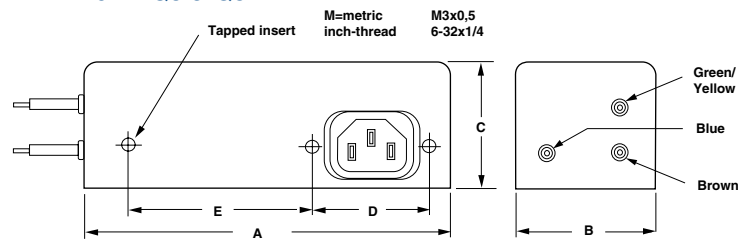

6A Q8 & Q8M