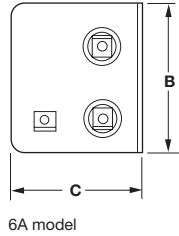

Case Styles and typ. Sizes

Q1

Faston 6,35
Hole 1,8 Dia
Mounting holes 4,8 Dia

Q3

3A Q8 & Q8M

F-3426B

3A Q7

Wire terminals also valid for 6EQ3