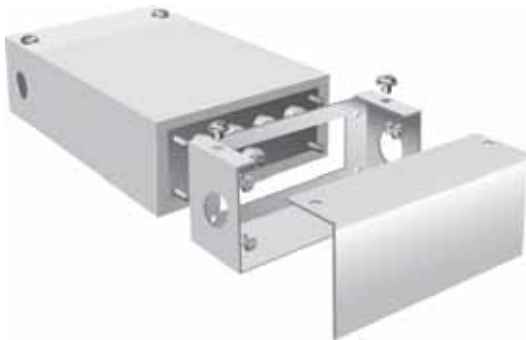

Mounting Accessories

Shock protection incl. nuts and lock washers  
 AA406 for 20/30A version  
 AA407 for 45/60A version

Shock protection incl. nuts and lock washers  
 AA406A for 20/30A version

Shock protection incl. nuts and lock washers  
 AA407A for 45/60A version

AA400  
 Two brackets only

AA405  
 Two brackets only

Typ. Insertion Loss

asym. — sym. —