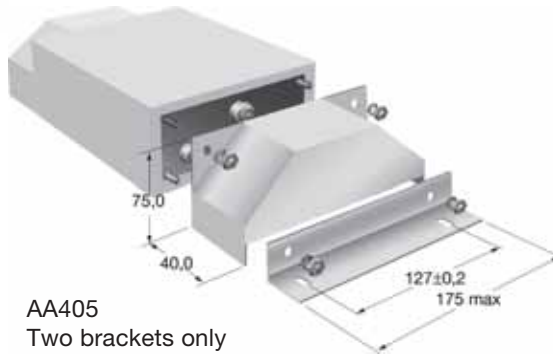

Mounting Accessories

Shock protection incl. nuts and lock washers  
 AA406 for 20/30A version  
 AA407 for 45/60A version

Shock protection incl. nuts and lock washers  
 AA406A for 20/30A version

Shock protection incl. nuts and lock washers  
 AA407A for 45/60A version

AA400  
 Two brackets only

AA405  
 Two brackets only

Typ. Insertion Loss

asym. — sym. —