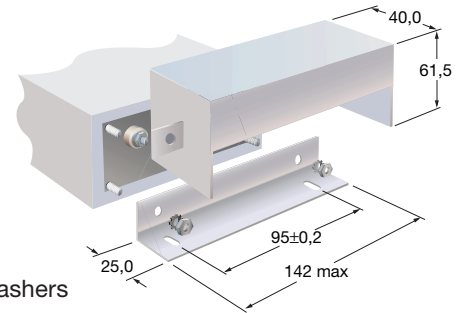

Mounting Accessories

Shock protection incl. nuts and lock washers  
 AA406 for 20/30A version  
 AA407 for 45/60A version

Shock protection incl. nuts and lock washers  
 AA406A for 20/30A version

Shock protection incl. nuts and lock washers  
 AA407A for 45/60A version

AA400  
 Two brackets only

AA405  
 Two brackets only

Typ. Insertion Loss

asym. — sym. —