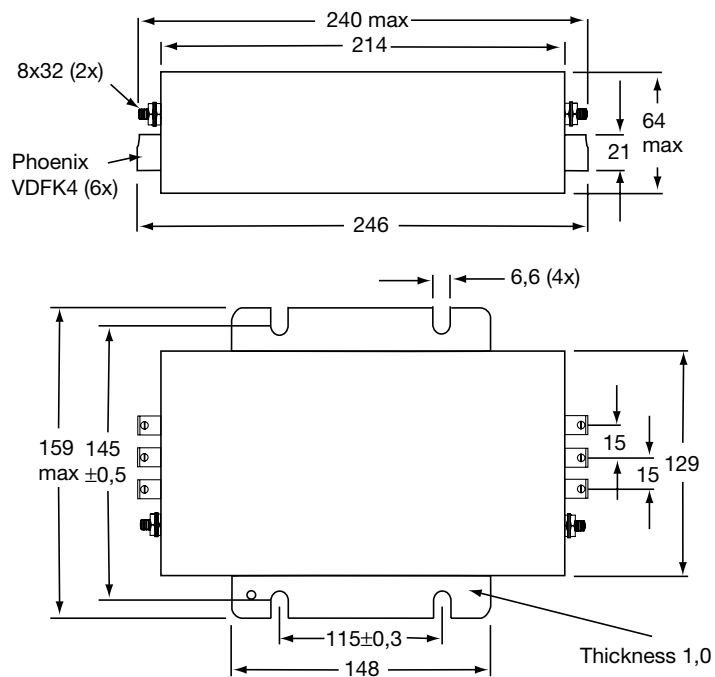

Case Styles and typ. Sizes

Case No. 5

Case No. 7

Case No. 6

Accessories for F2810 and F3727

End bell kit
No. AA-406 (2 pieces)

Mounting bracket kit
Mo. AA-400 (2 pieces)