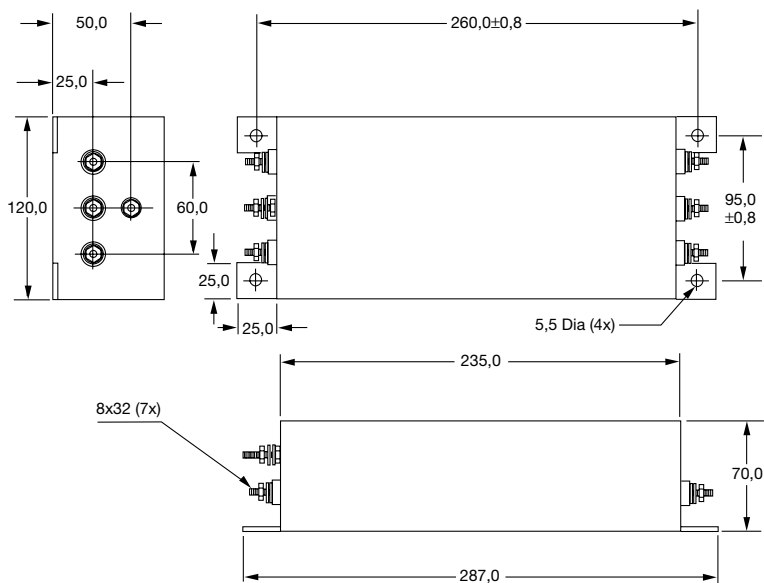

Case Styles and typ. Sizes

Case No. 5

Case No. 7

Case No. 6

Accessories for F2810 and F3727

End bell kit
No. AA-406 (2 pieces)

Mounting bracket kit
Mo. AA-400 (2 pieces)