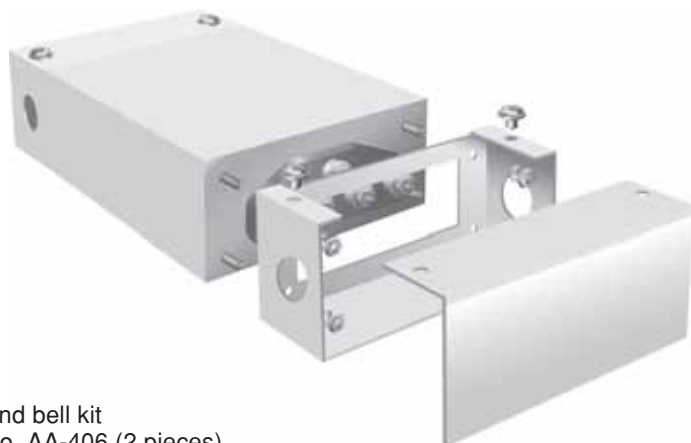

Case Styles and typ. Sizes

Case No. 5

Case No. 7

Case No. 6

Accessories for F2810 and F3727

End bell kit
No. AA-406 (2 pieces)

Mounting bracket kit
Mo. AA-400 (2 pieces)