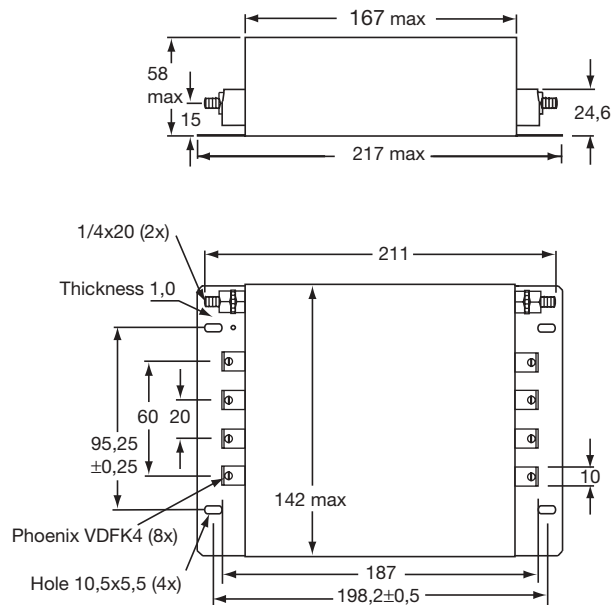

Case Styles and typ. Sizes

Case No. 5

Case No. 7

Case No. 6

Accessories for F2810 and F3727

End bell kit
No. AA-406 (2 pieces)

Mounting bracket kit
Mo. AA-400 (2 pieces)